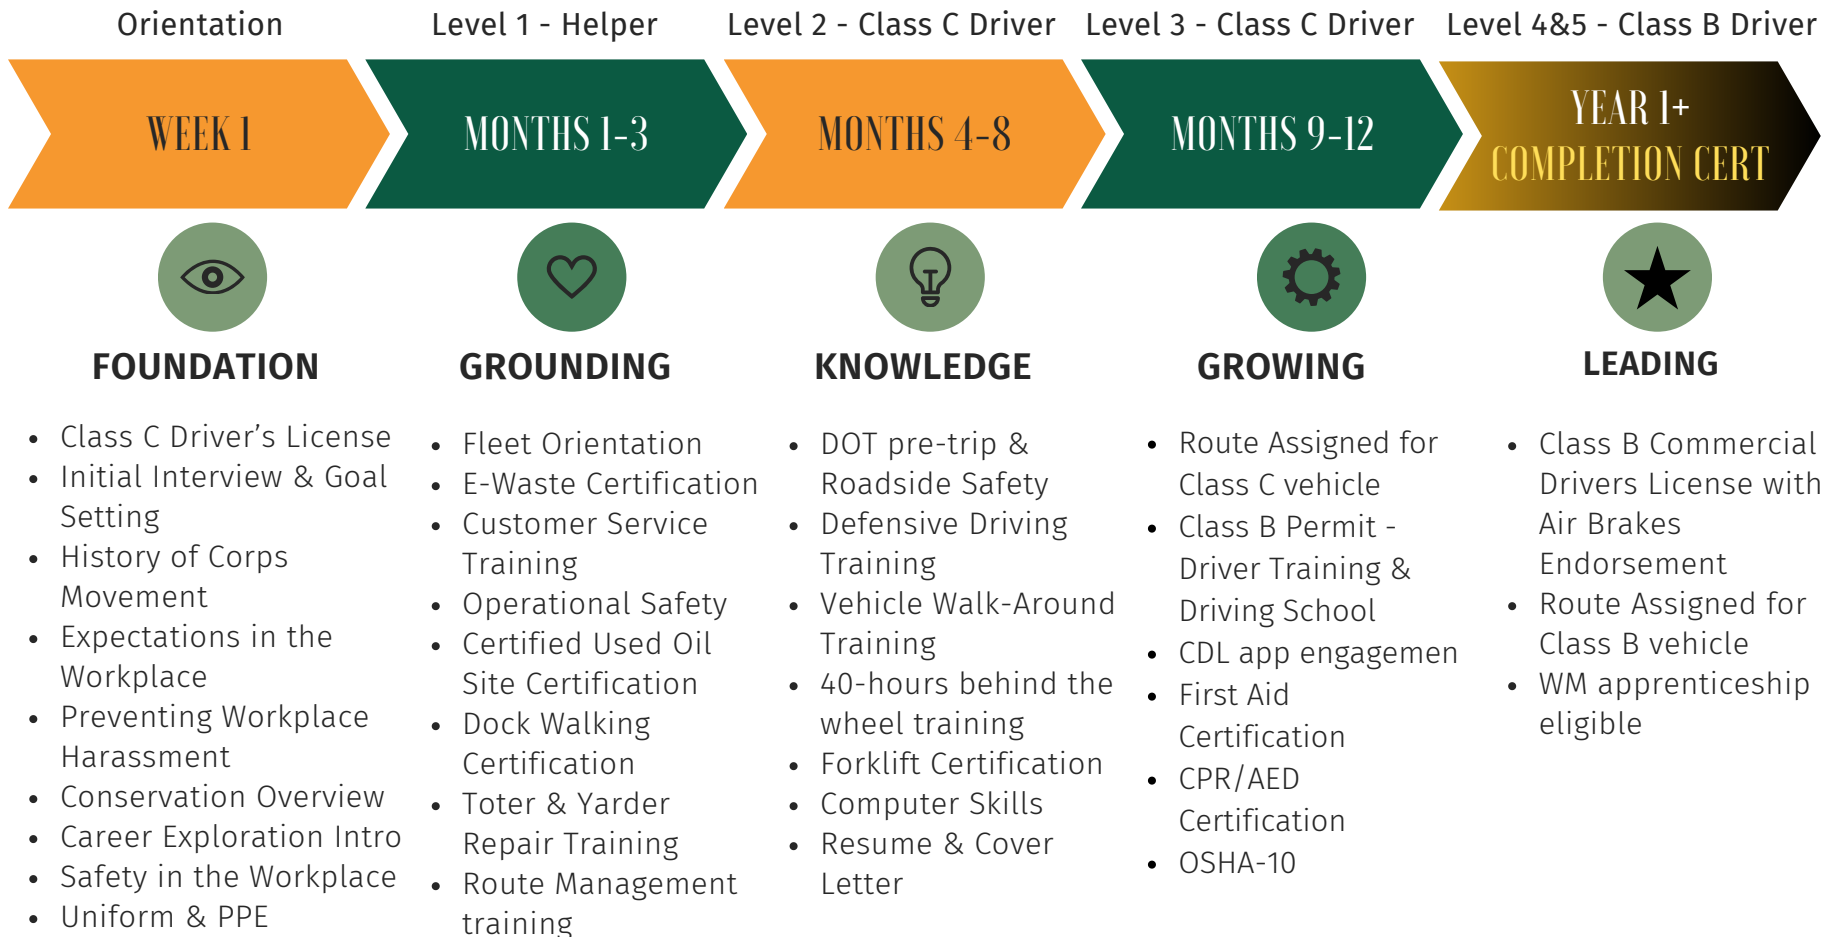

CONSERVATION CAREER PATHWAY

Class B Commercial Driver - emphasis WM

Preparation for positions such as:

WM Commercial Truck Driver, Recology Commercial Truck Driver, Republic Commercial Truck Driver